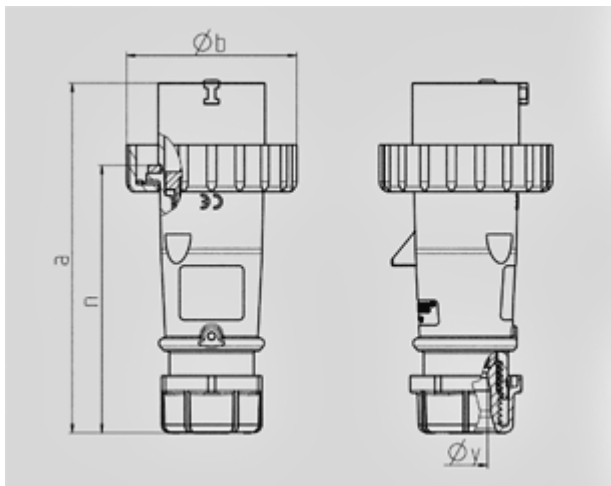

Plug AM-TOP® - Part no. 300

- screw terminals
- single part body
- cable gland and sealing
- strain relief and protection against kinking

Protection type	IP 67
Ampere	32A
Poles	5p
Voltage	400V
Hertz	50-60 Hz
Earth position	6h
Contact	standard
Connection technology	Screw terminals

Std. Pack. 10 Qty.

Drawing	Amp.	16			32		
		Poles			Poles		
2 MB 218		3	4	5	3	4	5
Dim. in mm	a	142	144	147	186	186	180
	b	70	78	87	94	94	101
	n	109	111	114	145	145	138
	y	14,5	16	16	22	22	22
Terminal for cond. cross		1	1	1	2,5	2,5	2,5
section (mm ²) min.-max.		-2,5	-2,5	-2,5	-6	-6	-6